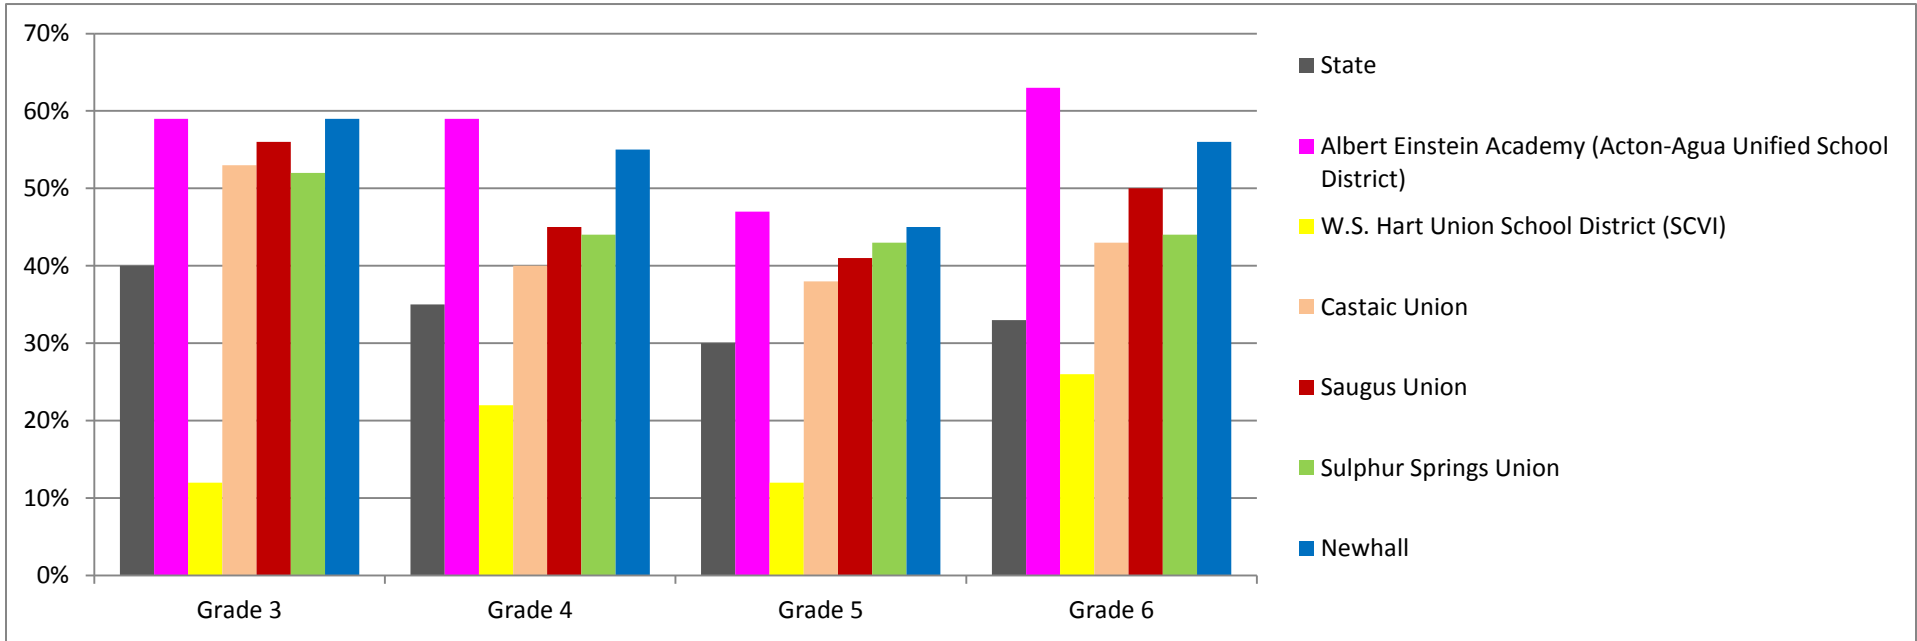

2014-15 Math CAASPP Results

Math (% meeting or exceeding standard)	Grade 3	Grade 4	Grade 5	Grade 6
State	40%	35%	30%	33%
Acton-Agua Unified School District-Albert Einstein Academy (single school)	59%	59%	47%	73%
W.S. Hart Union School District- SCVI (single school)	12%	22%	12%	26%
Castaic Union	53%	40%	38%	43%
Saugus Union	56%	45%	41%	50%
Sulphur Springs Union	52%	44%	43%	44%
Newhall	59%	55%	45%	56%