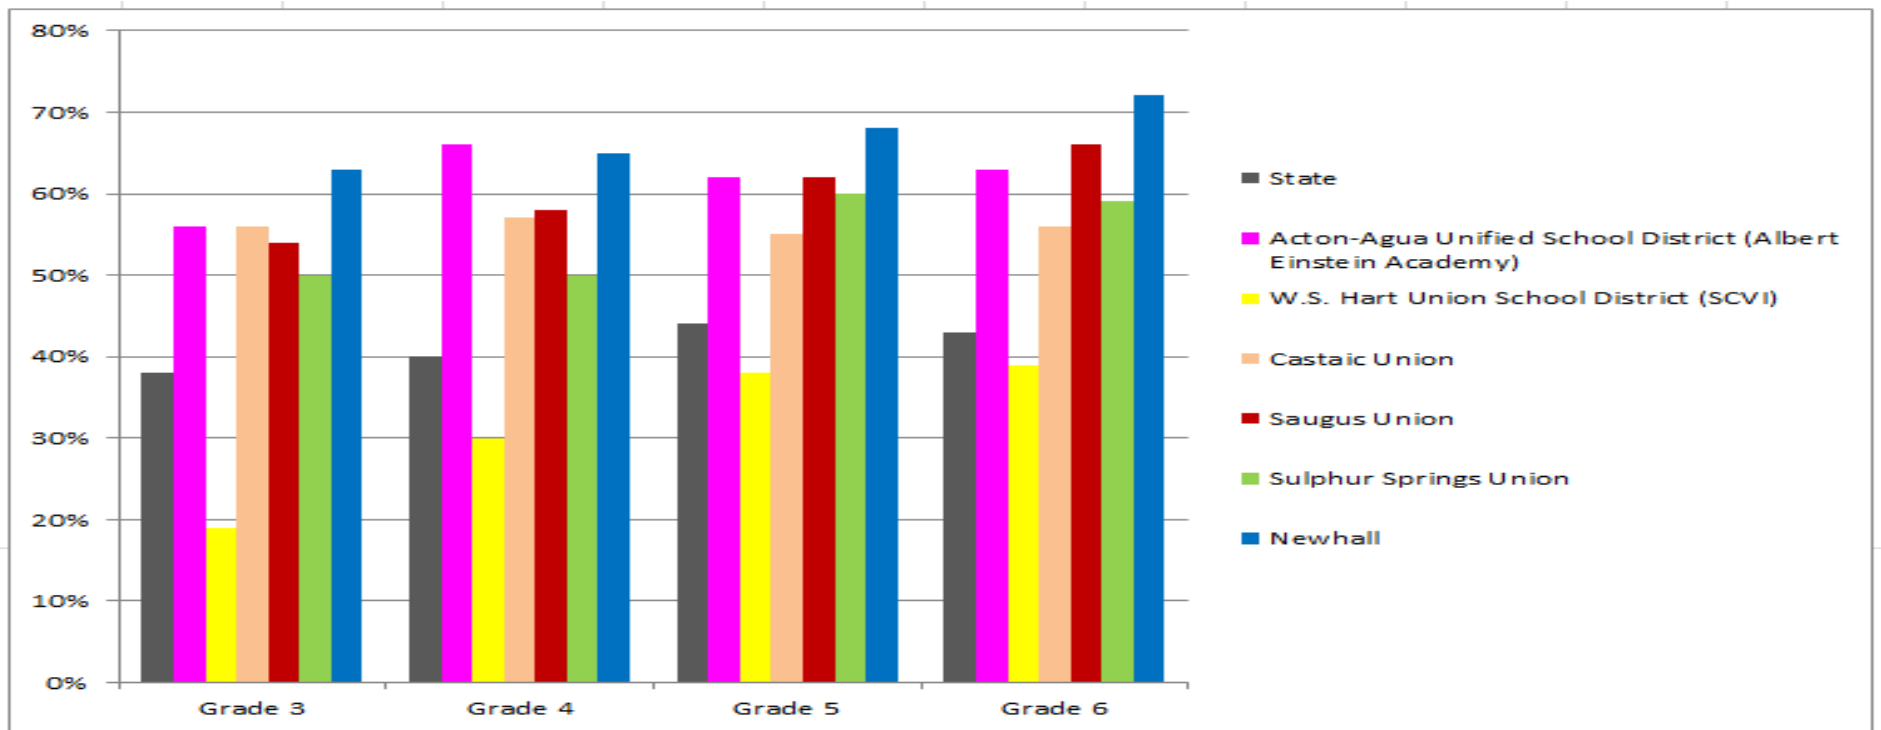

2014-15 ELA CAASPP Results

ELA (% meeting or exceeding standard)	Grade 3	Grade 4	Grade 5	Grade 6
State	38%	40%	44%	43%
Acton-Agua Unified School District- Albert Einstein Academy (single school)	56%	66%	62%	63%
W.S. Hart Union School District- SCVI (single school)	19%	30%	38%	39%
Castaic Union	56%	57%	55%	56%
Saugus Union	54%	58%	62%	66%
Sulphur Springs Union	50%	50%	60%	59%
Newhall	63%	65%	68%	72%